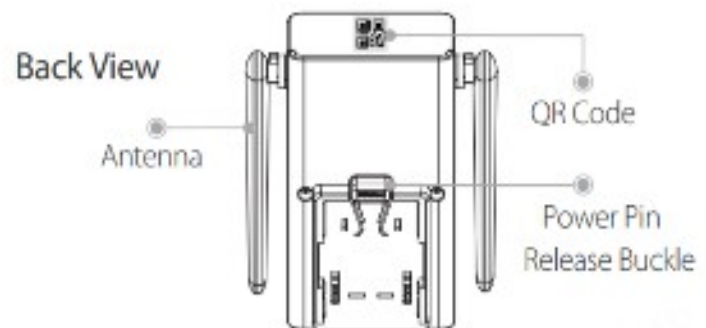

You can quickly configure DB60 after configuring bells

Auxiliary Interface

Reset Button
Pairing Button

General

AC 90V~240V power supply, Wall-mounted Power plug
Power Consumption: <5W
Working Environment: -10°C~+50°C/14°F~122°F, Less than 95%RH
Dimension (without power plug): 95 × 52 × 28mm
Weight: 230g