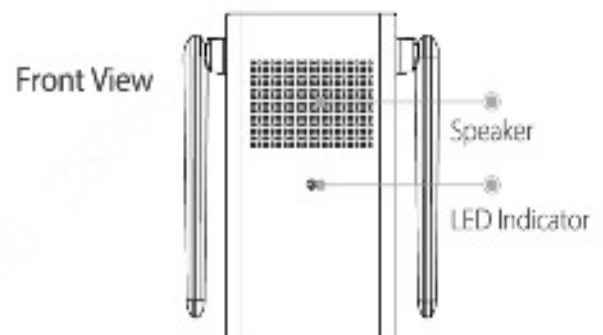

imou

Chime

Add on Wi-Fi Chime for imou Doorbells

Bell is an indoor wireless ring that replaces mechanical or electronic bells. Connect to your home Wi-Fi and connect to the doorbell at home. When the guest presses the call button on the doorbell, the bell will ring to remind you. At the same time, it can be used as IMOU DB60 doorbell repeater

You can quickly configure DB60 after configuring bells

Auxiliary Interface

Reset Button
Pairing Button

General

AC 90V~240V power supply, Wall-mounted Power plug
Power Consumption: <5W
Working Environment: -10°C~+50°C/14°F~122°F, Less than 95%RH
Dimension (without power plug): 95 × 52 × 28mm
Weight: 230g