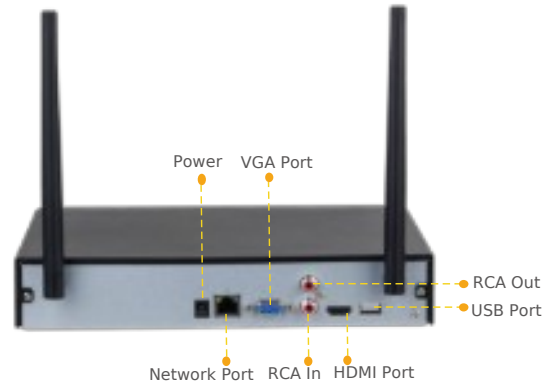

Back View

Specifications

System

IP Camera Input: 4/8 Channels
Wired Max. Input: 40Mbps
Wireless Max .Input: 16Mbps
Operation Display: WEB/GUI/Imou APP

Video

Video In: 4/8 Channels
Video Out: 1 HDMI/1 VGA

Network

ONVIF Profiles T/S/G, CGI, SDK
imou App: iOS, Android
Wi-Fi: IEEE802.11b/g/n, 100m Open Field
Internal Dual-antenna, 2x2 MIMO

Auxiliary Interface

2 x USB Ports
1 x SATA Port
1 x Network Port
1 x RCA In
1 x RCA Out
1 x HDMI Port
1 x VGA Port
1 x Power Port

Recoding & Decoding

Resolution: 1080P/720P
Max Decoding: 1ch@6MP/2ch@4MP/4ch@1080P/8ch@720P
Compression: H.265+/H265/H.264+/H.264
Audio Compression: G.711A/G.711U/PCM/G726

Function

Recorder Mode: Manual/Alarm/Motion detection/Schedule
Backup Mode: USB Device
Playback: 1/4
Storage: Up to 8TB HDD/Cloud Storage
Multi-screen Display: 4ch: 1/4
8ch: 1/4/8/9

General

Power Supply: DC12V 1.5A
Power Consumption: ≤10W(without HDD)
Operating Conditions: -10°C ~ +45°C(+14°F~+104°F)
10% ~ 90%RH
Dimensions(WxLxH): 260.3mm×247.3mm×44.7mm
(10.25" ×9.74" ×1.76")
Net Weight: 0.824kg(1.82lb)
Certification: CE/FCC

What's in the box

- 1 x Wireless Recorder
- 1 x Quick Start Guide
- 1 x Power Adapter
- 1 x Network Cable
- 1 x Screw Package
- 1 x Mouse