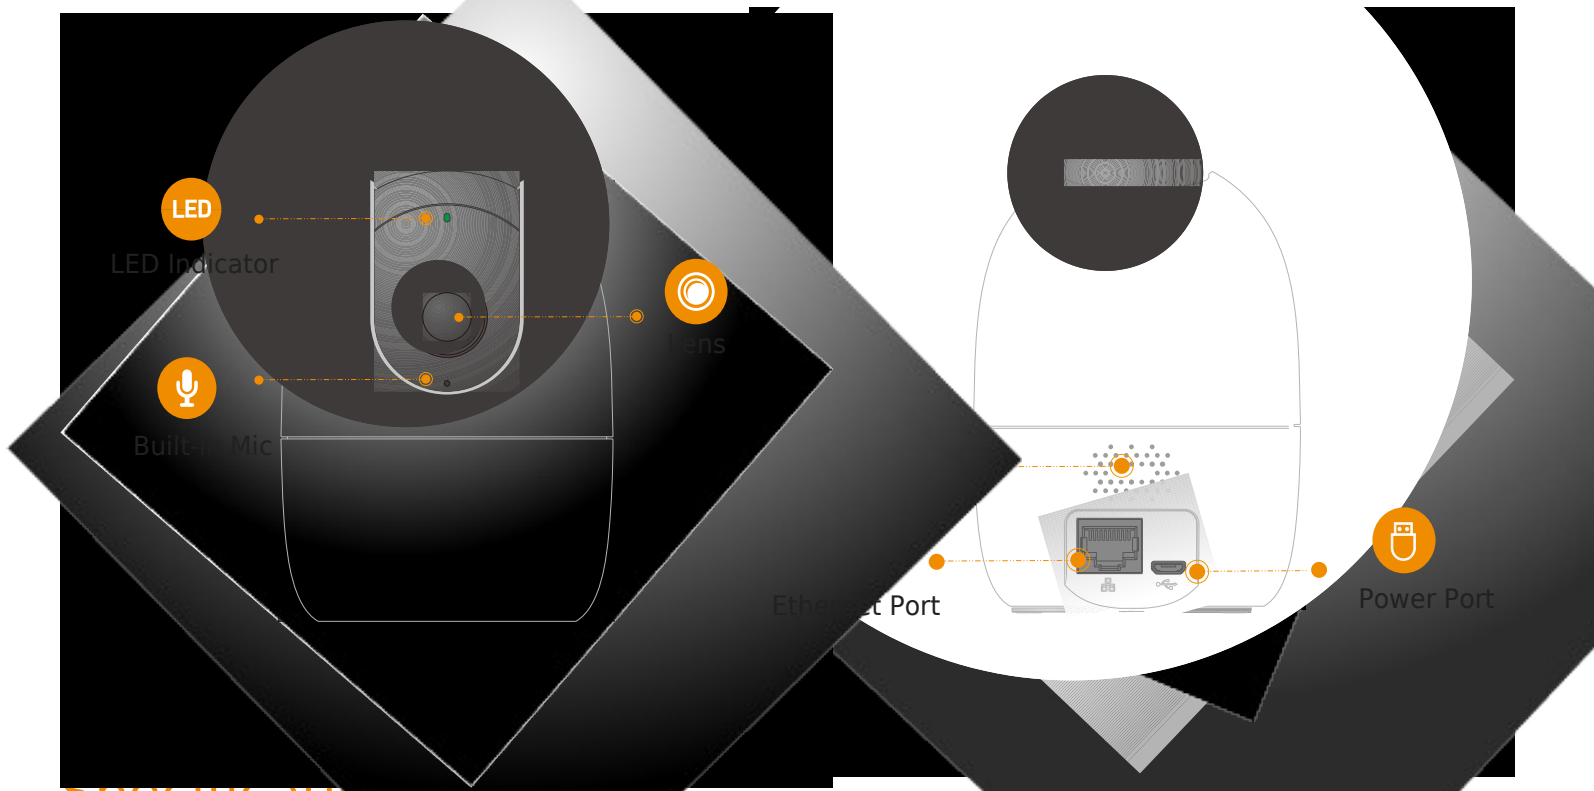

Specifications

Camera

1/2.7" 4 Megapixel Progressive CMOS
4MP (2560 x 1440)
Night Vision: 10m(33ft) Distance
3.6mm Fixed Lens
Field of View : 92°(H), 48°(V), 109°(D)
355°Pan & -5~80°Tilt

Video & Audio

Video Compression : H.265/H.264
Up to 25/30fps Frame Rate
16x Digital Zoom
Two-way Audio

Notice Management

Motion Detection
Human Detection
Configurable Region
Abnormal Sound Alarm

Network

Wi-Fi:IEEE802.11b/g/n,50m
Imou App: iOS, Android
onvif

Auxiliary Interface

Micro SD Card Slot (up to 256GB)
Built-in Mic & Speaker
Reset Button

General

DC 5V1A Power Supply
Power Consumption:< 5W
Working Environment: -10°C~+45°C, Less Than 95%RH
Dimensions: 106.1 × 77.4× 77.4mm (4.17× 3.04 × 3.04 inch)
Weight: 211g (0.47lb)
CE, FCC

What's in the box

- 1x Camera
- 1x Quick Start Guide
- 1x Power Adapter
- 1x Power Cable
- 1x Screw Package
- 1x Mounting Plate
- 1x Installation Position Map