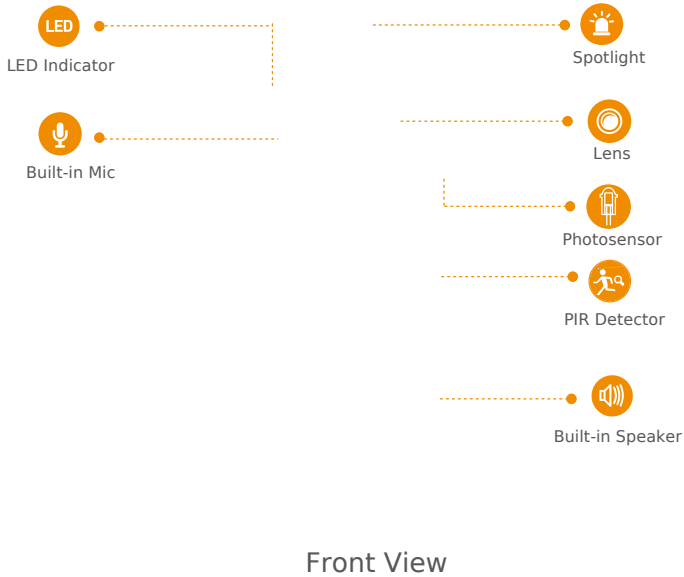

Cell 2

Wire-Free Smart Security Camera

Cell 2 delivers 4MP live monitoring to see clearly what is happening in and around your home. Its rechargeable-battery can provide half-year security from 1 charge. Human detection technology enables the camera to intelligently detect body shape. Ensuring you are only alerted when a person, and not a stray cat, approaches. it supports four night vision modes for clear-as day clarity even in pitch dark.

- | | | |
|---|---|---|
| <p>4MP QHD Video
See more details than 1080P</p> | <p>100% Wire-Free
Free of network cabling and power wiring hassles</p> | <p>Rechargeable Battery
DC 5V 1A Power Supply
Rechargeable Battery Power</p> |
| <p>Smart Color Night Vision
Support four-mode night vision for clear-as day clarity even in pitch dark</p> | <p>Active Deterrence
Scare away unwelcome visitors with built-in spotlight and siren</p> | <p>Wi-Fi Connection
Dual-band 2.4GHz&5GHz</p> |
| <p>PIR Detection
High quality passive IR detector for reducing false alerts</p> | <p>Two-way Talk
Real-time talk with people in front of the camera</p> | <p>Privacy Mode
Device goes to sleep to protect your personal privacy</p> |
| <p>Human Detection
Quickly find human targets in you home</p> | <p>IP65
Weatherproof for outdoor conditions</p> | <p>Diversified Storage
Supports Cloud Storage or Micro SD card (up to 128GB)</p> |

Specifications

Camera

1/2.9"4 Megapixel Progressive CMOS
 4MP (2560 x 1440)
 B/W Night Vision: 10m(33ft) Distance
 Color Night Vision:5m(16.5ft) Distance
 2.8mm Fixed Lens, F2.0
 Field of View : 110°(H), 61°(V), 130°(D)

Auxiliary Interface

Micro SD Card Slot (up to 128GB)
 Built-in Mic & Speaker
 Micro USB Power Port
 Reset Button

General

Rechargeable Battery Power
 Working Environment: -20°C~+50°C(-4°F~122°F),
 Less Than 95%RH
 Dimention: 109 x 61 x 57mm(4.29 x 2.4x 2.24 inch)
 IP65
 Weight: 313.7g(0.69lb)
 CE, FCC, IC