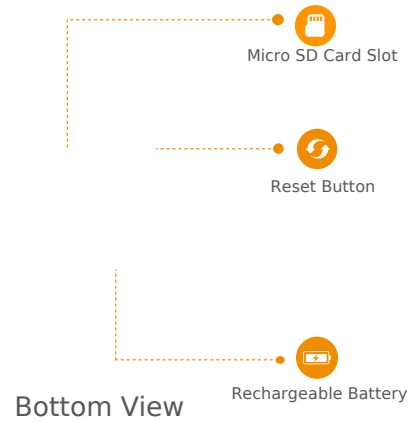

Cell 2

Wire-Free Smart Security Camera

Cell 2 delivers 4MP live monitoring to see clearly what is happening in and around your home. Its rechargeable-battery can provide half-year security from 1 charge. Human detection technology enables the camera to intelligently detect body shape. Ensuring you are only alerted when a person, and not a stray cat, approaches. it supports four night vision modes for clear-as day clarity even in pitch dark.

Specifications

Camera

1/2.9"4 Megapixel Progressive CMOS
 4MP (2560 x 1440)
 B/W Night Vision: 10m(33ft) Distance
 Color Night Vision:5m(16.5ft) Distance
 2.8mm Fixed Lens, F2.0
 Field of View : 110°(H), 61°(V), 130°(D)

Auxiliary Interface

Micro SD Card Slot (up to 128GB)
 Built-in Mic & Speaker
 Micro USB Power Port
 Reset Button

General

Rechargeable Battery Power
 Working Environment: -20°C~+50°C(-4°F~122°F),
 Less Than 95%RH
 Dimention: 109 x 61 x 57mm(4.29 x 2.4x 2.24 inch)
 IP65
 Weight: 313.7g(0.69lb)
 CE, FCC, IC