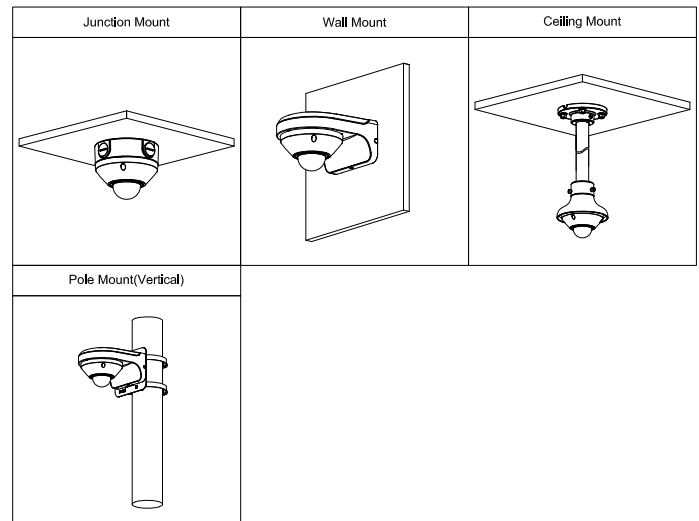

Alarm Input	1 channel in: 5mA 3V–5V DC
Alarm Output	1 channel out: 300mA 12V DC

Power

Power Supply	12V DC/PoE
Power Consumption	Basic power consumption: 3.7W (12V DC); 4.7W (PoE) Max. power consumption (H.265 + intelligent function + WDR): 5.1W (12V DC); 6W (PoE)

Environment

Operating Conditions	–30°C to +55°C (–22°F to +131°F)/Less than 95% RH
Storage Conditions	–40°C to +60°C (–40°F to +140°F)
Protection Grade	IP67; IK10

Structure

Casing	Metal
Dimensions	62.0 mm × Φ110.0 mm (2.44" × Φ4.3")
Net Weight	387 g (0.9 lb)
Gross Weight	502 g (1.1 lb)

Ordering Information

Type	Model	Description
5MP Camera	DH-IPC-EB5541P-AS	5MP WizMind Fisheye Network CAMERA, PAL
	DH-IPC-EB5541N-AS	5MP WizMind Fisheye Network CAMERA, NTSC
Accessories (optional)	PFA136	Junction Box
	PFB203W	Wall Mount
	PFB220C	Ceiling Mount
	PFA106	Mount Adapter
	PFA152-E	Pole Mount
	PFM321D	12V DC 1A Power Adapter
	LR1002-1ET/1EC	Single-port Long Reach Ethernet over Coax Extender
	PFM900-E	Integrated Mount Tester
	PFM114	TLC SD Card

Accessories

Optional

PFA136
Junction Box

PFB203W
Wall Mount

PFB220C
Ceiling Mount

PFA106
Mount Adapter

PFA152-E
Pole Mount

PFM321D
12V DC/1A Power Adapter

LR1002-1ET/1EC
Single-port Long Reach Ethernet over Coax Extender

PFM900-E
Integrated Mount Tester

PFM114
TLC SD Card