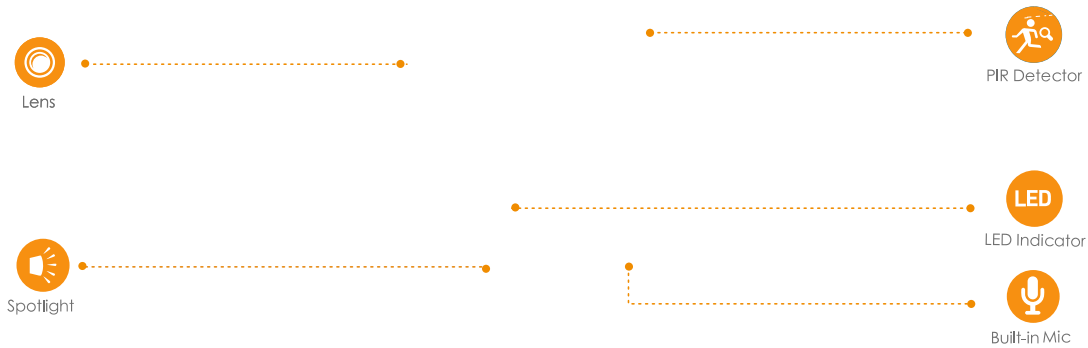

Specifications

Camera

1/2.7" 2 Megapixel Progressive CMOS
2MP(1920 x 1080)
Night Vision: 30m(98ft) Distance
2.8mm/3.6mm Fixed Lens
Field of View : 2.8mm: 114.7°(H), 62°(V), 135°(D)
: 3.6mm: 87.5°(H), 47°(V), 103.8°(D)

Video & Audio

Video Compression : H.265/H.264
Up to 25/30fps Frame Rate
16x Digital Zoom
Built-in Mic & Speaker, 110dB Siren
Built-in Spotlight

Notice Management

Motion Detection
PIR Detection
Configurable Region

Network

1x 100Mbps Ethernet Port
Wi-Fi:IEEE802.11b/g/n,100m Open Field
External Dual Antennas, 2 x 2 MIMO
CGI, ONVIF
imou App: iOS, Android

Auxiliary Interface

Micro SD Card Slot(up to 128GB)
Reset Button

General

DC 12V1AP o w e r Supply
Power Consumption:≤6.5W
Working Environment: -30°C~+50°C, Less Than 95%RH
IP67 Weatherproof
Dimensions: 79 × 79× 166.2mm (3.1 × 3.1 × 6.5inch)
Weight: 411g (0.91b)
CE, FCC, UL

What's in the box

- 1x Camera
- 1x Quick Start Guide
- 1x Power Adapter
- 1 x Screw Package
- 1x Installation Position Map
- -1x Waterproof Connector