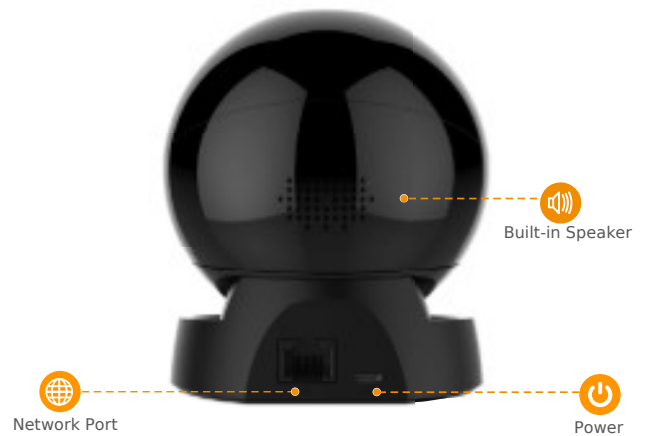

imou

Rex 3D 5MP

5MP H.265 Wi-Fi Pan & Tilt Camera

With 5MP/3K live monitoring and panoramic pan & tilt feature, Rex 3D ensures every corner of your home completely covered. Human/Pet Detection quickly finds human/pet targets in the images and sends a notification to you. With built-in siren, Rex 3D actively keeps unwelcome visitors away from what you care about. Privacy Mode helps protect your personal privacy when you are home, and Smart Tracking function lets the camera follow moving objects when it detects motion.

Abnormal Sound Alarm
Sends alerts to your smartphone when it detects abnormal sound

Auto-cruise
Survey the area 360° horizontally or cruise between favorite points

Diversified Storage
Supports NVR, Cloud Storage or Micro SD card (up to 256GB)

Alarm Notification
Sends instant motion-activated alerts to your mobile phone

Wi-Fi Connection
IEEE802.11b/g/n(2.4GHz)

Stay close with what you care

With Cloud service, you will have access to what you care as long as Internet is available. You can record daily or motion videos on Cloud and play anytime anywhere.

<http://www.imoulife.com>

Front View

Back View

Specifications

Camera

1/3" Progressive CMOS
5MP(2688 x 1620)
Night Vision: 10m(33ft) Distance
3.6mm Fixed Lens
Field of View : 77°(H), 40°(V), 91°(D)
0~355°Pan & 0~90°Tilt