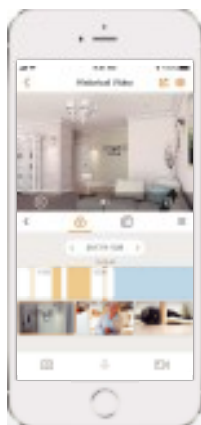

Stay close with what you care

With Cloud service, you will have access to what you care as long as Internet is available. You can record daily or motion videos on Cloud and play anytime anywhere.

<http://www.imoulife.com>