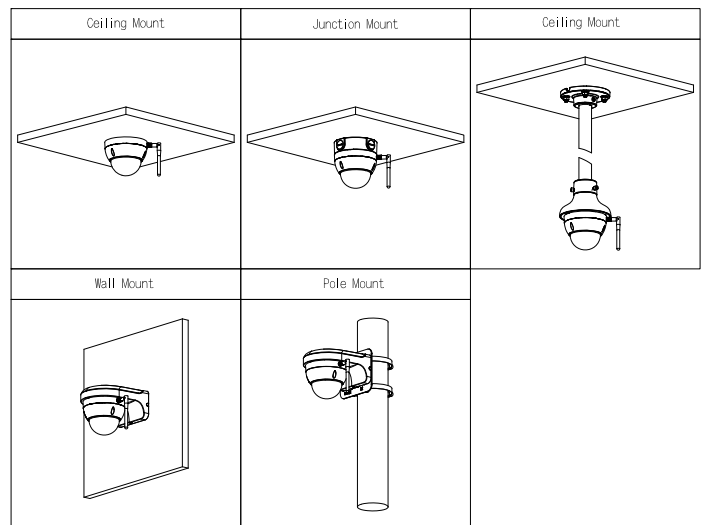

Structure

Casing	Metal
Product Dimensions	Φ110.7 mm × 88.7 mm (Φ4.33" × 3.49")
Net Weight	414 g (0.91 lb)
Gross Weight	592 g (1.31 lb)

Ordering Information

Type	Model	Description
2MP Camera	DH-IPC-HDBW1230DEP-SW-0280B	2MP IR Fixed-focal Wi-Fi Dome Network Camera
	DH-IPC-HDBW1230DEP-SW-0360B	2MP IR Fixed-focal Wi-Fi Dome Network Camera
	DH-IPC-HDBW1230DEN-SW-0280B	2MP IR Fixed-focal Wi-Fi Dome Network Camera
	DH-IPC-HDBW1230DEN-SW-0360B	2MP IR Fixed-focal Wi-Fi Dome Network Camera
Accessories	NBS05C120050VE	12V DC/0.5A Power Adapter
	PFA136	Junction Mount
	PFB203W	Wall Mount
	PFA109+PFB220C	Ceiling Mount
	PFB203W+PFA152-E	Pole Mount

Accessories

Included:

NBS05C120050VE
12V DC/0.5A
Power Adapter

Optional:

PFA136
Junction Mount

PFB203W
Wall Mount

PFA109+PFB220C
Ceiling Mount

PFB203W+PFA152-E
Pole Mount

Dimensions (mm[inch])

mm [inch]