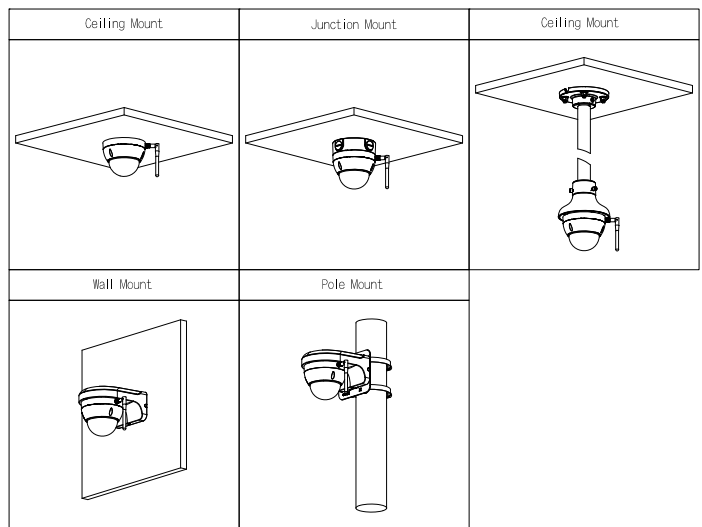

Structure

Casing	Metal
Product Dimensions	Φ110.7 mm × 88.7 mm (Φ4.33" × 3.49")
Net Weight	414 g (0.91 lb)
Gross Weight	592 g (1.31 lb)

Ordering Information

Type	Model	Description
4MP Camera	DH-IPC-HDBW1430DEP-SW-0280B	4MP IR Fixed-focal Wi-Fi Dome Network Camera
	DH-IPC-HDBW1430DEP-SW-0360B	4MP IR Fixed-focal Wi-Fi Dome Network Camera
	DH-IPC-HDBW1430DEN-SW-0280B	4MP IR Fixed-focal Wi-Fi Dome Network Camera
	DH-IPC-HDBW1430DEN-SW-0360B	4MP IR Fixed-focal Wi-Fi Dome Network Camera
Accessories	NBS05C120050VE	12V DC/0.5A Power Adapter
	PFA136	Junction Mount
	PFB203W	Wall Mount
	PFA109+PFB220C	Ceiling Mount
	PFB203W+PFA152-E	Pole Mount

Dimensions (mm[inch])

mm [inch]