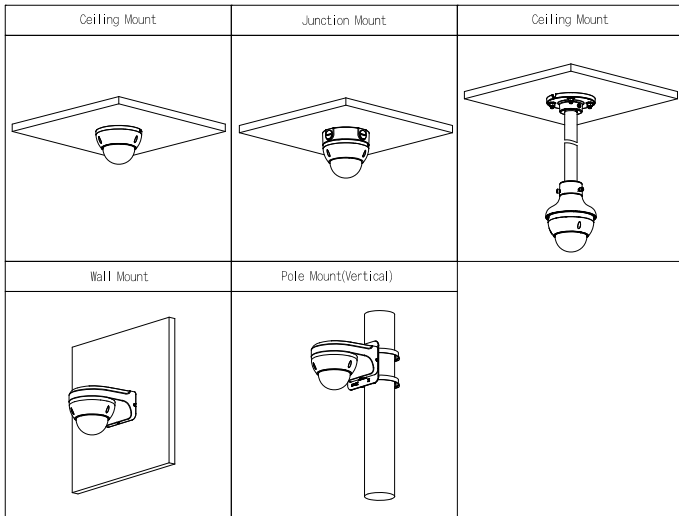

mm [inch]

Dimensions (mm[inch])