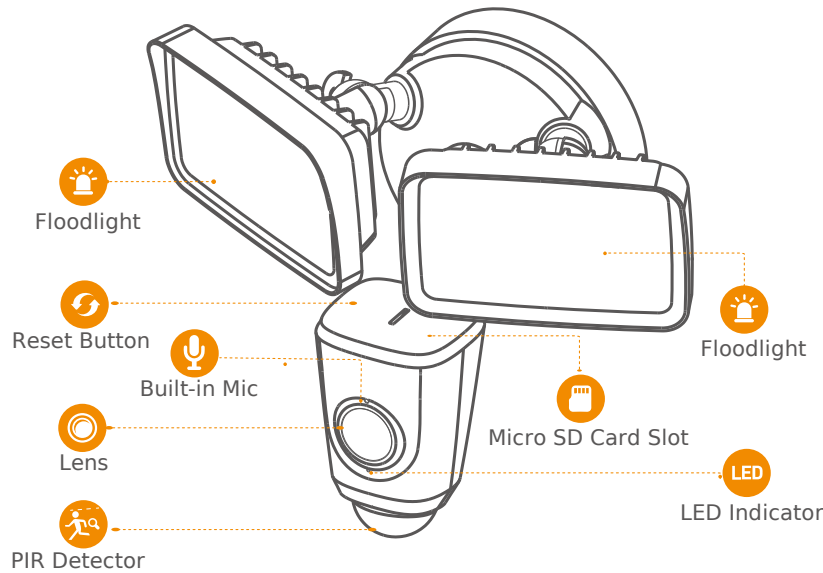

Specifications

Camera

1/2.7" 2 Megapixel Progressive CMOS
2MP(1920 x 1080)
Night Vision: 10m(33ft) Distance
2.8mm Fixed Lens
Field of View : 114°(H), 66°(V), 137°(D)

Video & Audio

Video Compression : H.265/H.264
Up to 25/30fps Frame Rate
16x Digital Zoom
Built-in Mic & Speaker, 110dB Siren
Built-in Floodlights

Notice Management

Motion Detection
Configurable Region

Auxiliary Interface

Micro SD Card Slot(up to 256GB)
Reset Button

Network

Wi-Fi:IEEE802.11b/g/n,100m Open Field
Internal Dual Antennas, 2 x 2 MIMO
CGI
imou App: iOS, Android

Floodlight

Brightness: 2000lm
Color Temperature: 3000K
3 Working Modes: Manual, PIR Motion Activation, Dusk to Dawn
PIR: Configurable area and distance
Up to 270° coverage, 10m(33ft) distance

General

Power Supply:AC100~240V
Power Consumption: <40W
Working Environment: -30°C~+50°C, Less Than 95%RH
IP65 Weatherproof
Dimensions: 237.2 x 317.3 x 171.8mm (9.3 x 12.5 x 6.8 inch)
Weight:1800g (3,97lb)

What's in the box

- 1x Floodlight Camera
- 1x Quick Start Guide
- 1x Hook
- 3x Wire Nut
- 1x Mounting Screw
- 4x Bracket Screws
- 1x Screw Package
- 1x Mounting Plate