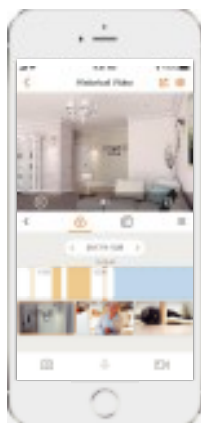

Turret SE 4MP

4MP H.265 Turret Wi-Fi Camera

Turret SE 4MP delivers 4MP live monitoring with a choice of 2.8mm / 3.6 mm lens option, it supports the latest H.265 compression which can save up to 50% bandwidth and storage. Human Detection allows you to monitor what matters without receiving annoying false alerts.

-
-  **H.265 4MP QHD**
See more than 1080P
 -  **Human Detection**
Quickly find human targets in you home
 -  **Built-in Microphone**
High quality microphone picks up sounds clearly while monitoring
 -  **H.265 Codec**
Save more high-quality video in less space
 -  **Wi-Fi Connection**
IEEE802.11b/g/n(2.4GHz)
 -  **Alarm Notification**
Sends instant motion-activated alerts to your mobile phone
 -  **Diversified Storage**
Supports NVR, Cloud Storage or Micro SD card (up to 256GB)
 -  **24/7 Protection**
Infrared night vision for clear-as-day clarity even in pitch dark
-