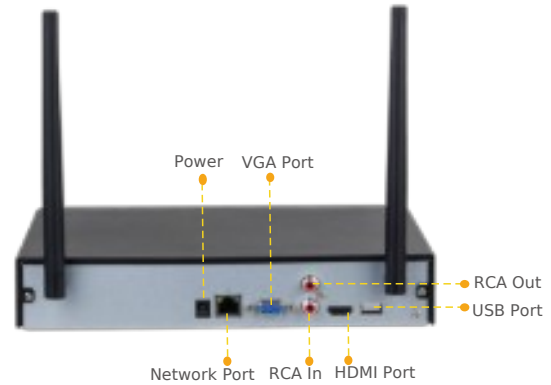

Imou

Wireless Recorder

4/8-Channel Wi-Fi NVR

The Wireless Recorder is used to record videos and secure your home or business. Without the limitation of the network cable, cameras connect to the recorder via Wi-Fi, and could be placed freely in any corner.

Smart H.265 Codec

Save more high-quality video
in less space

Mass Storage

Support 1 HDD storage,
up to 8TB

Two-way Talk

Real-time communication

Imou App

Monitoring at any time from anywhere

Front View

Back View

Specifications

System

IP Camera Input: 4/8 Channels
 Wired Max. Input: 40Mbps
 Wireless Max .Input: 16Mbps
 Operation Display: WEB/GUI/Imou APP

Video

Video In: 4/8 Channels
 Video Out: 1 HDMI/1 VGA