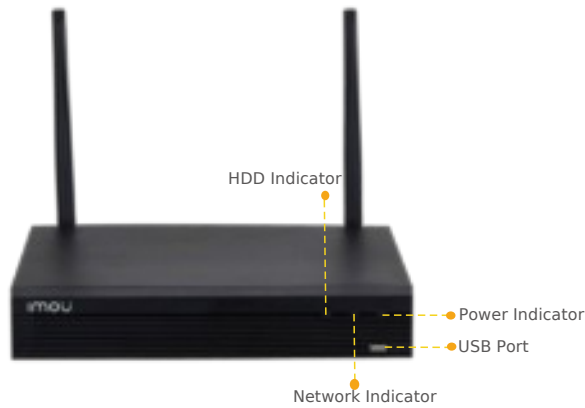

Imou

Wireless Recorder

4/8-Channel Wi-Fi NVR

The Wireless Recorder is used to record videos and secure your home or business. Without the limitation of the network cable, cameras connect to the recorder via Wi-Fi, and could be placed freely in any corner.

1080P FHD Video

See more than 720P

Dual Antenna

2x2 MIMO,
Stronger signal coverage

Automatic Pairing

Pairing within 120 seconds
after booting

Camera Repeater

Self-adaption cameras cascade
connection to extend Wi-Fi distance

Smart H.265 Codec

Save more high-quality video
in less space

Mass Storage

Support 1 HDD storage,
up to 8TB

Two-way Talk

Real-time communication

Imou App

Monitoring at any time from anywhere

Front View

Back View

Specifications

System

IP Camera Input: 4/8 Channels
 Wired Max. Input: 40Mbps
 Wireless Max .Input: 16Mbps
 Operation Display: WEB/GUI/Imou APP

Video

Video In: 4/8 Channels
 Video Out: 1 HDMI/1 VGA