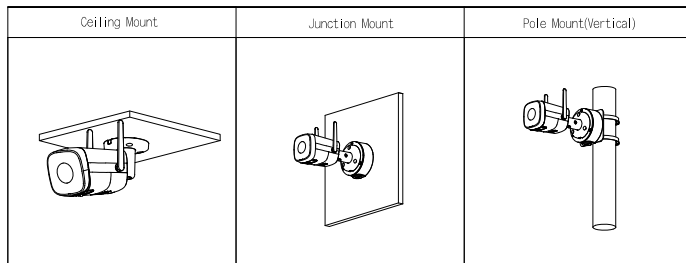

Ordering Information

Type	Model	Description
2 MP Camera	DH-IPC-HFW1230DTP-STW-0280B	2 MP IR Fixed-focal WiFi Bullet Network Camera, PAL, 2.8 mm
	DH-IPC-HFW1230DTN-STW-0280B	2 MP IR Fixed-focal WiFi Bullet Network Camera, NTSC, 2.8 mm
	DH-IPC-HFW1230DTP-STW-0360B	2 MP IR Fixed-focal WiFi Bullet Network Camera, PAL, 3.6 mm
	DH-IPC-HFW1230DTN-STW-0360B	2 MP IR Fixed-focal WiFi Bullet Network Camera, NTSC, 3.6 mm
Accessories	ADS-12AM-12 12012EPG	12V DC/1A Power Adapter

Accessories

Included:

Installation